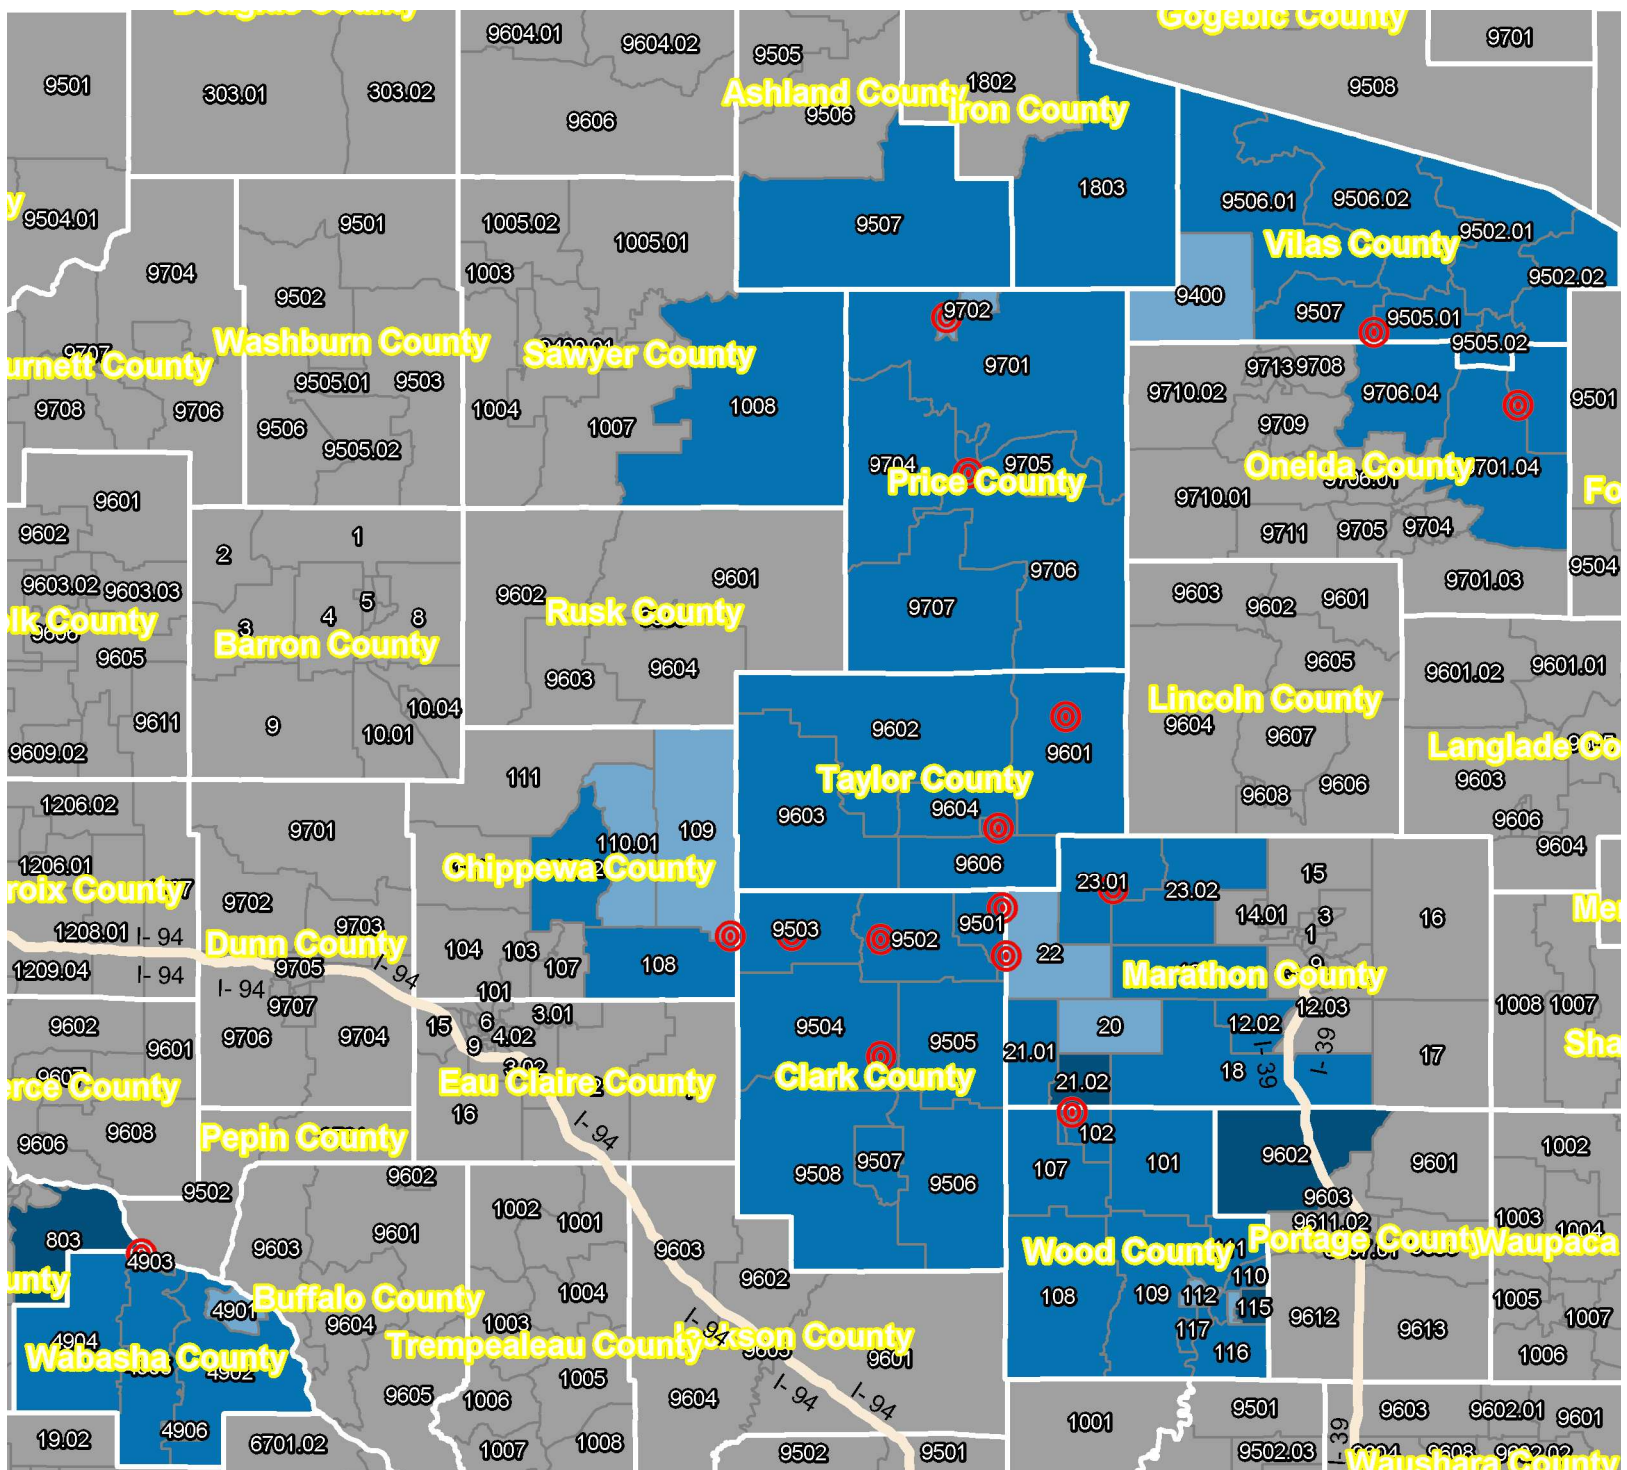

# Forward Bank - 2024 CRA - ANALYSIS AREA INCOME MAP

Combined AA for Forward-2024

**Income Level**

- NA
- Low
- Moderate
- Middle
- Upper

**Bank Branches**

- Bank Branches